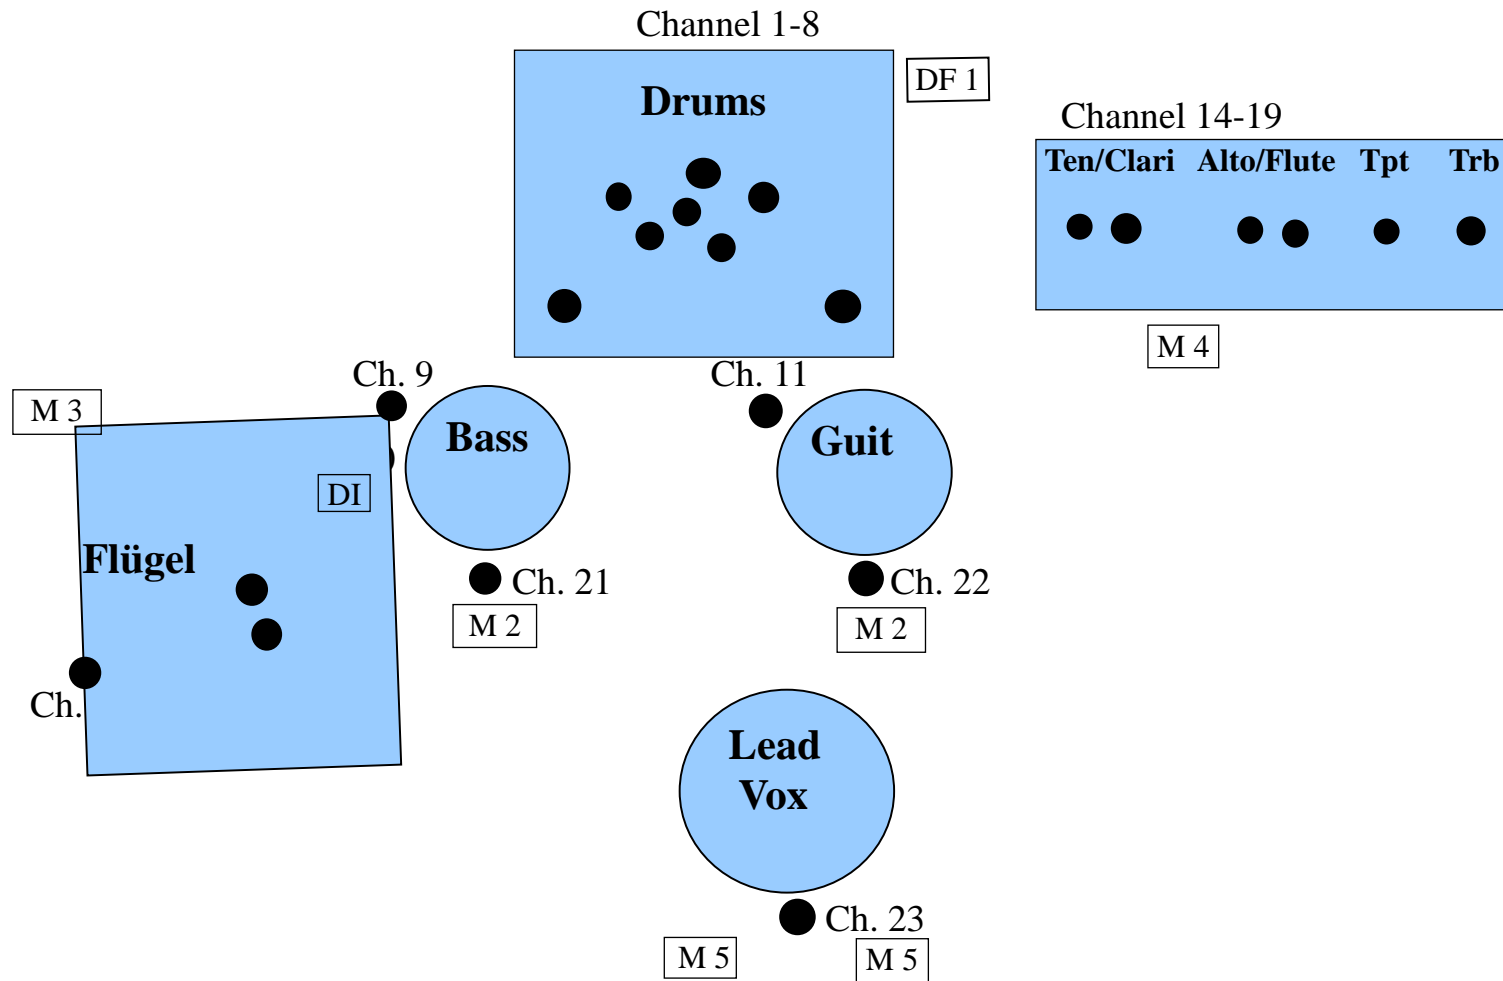

SWING NIGHT – THE SHOW

StageSet

Kanalbelegung

<u>Channel</u>	<u>Instrument</u>
1	Kick
2	Snare
3	Hihat
4	Tom 1
5	Tom 2
6	Tom 3
7	Over L
8	Over R
9	Bass/Micro
10	Bass/DI
11	Guitar
12	Keys/Flügel L (DI oder Mic, je nachdem, was da ist)
13	Keys/Flügel R (DI oder Mic)
14	Tenor Sax
15	Clarinet
16	Alto Sax
17	Flute
18	Trumpet
19	Trombone
20	BackVox Keys
21	BackVox Bass
22	BackVox Guit
23	LeadVox

Monitor

Aux 1	Mon Drums
Aux 2	Mon Bass/Guitar
Aux 3	Mon Keys/Flügel
Aux 4	Mon Horns
Aux 5	Mon LeadVox